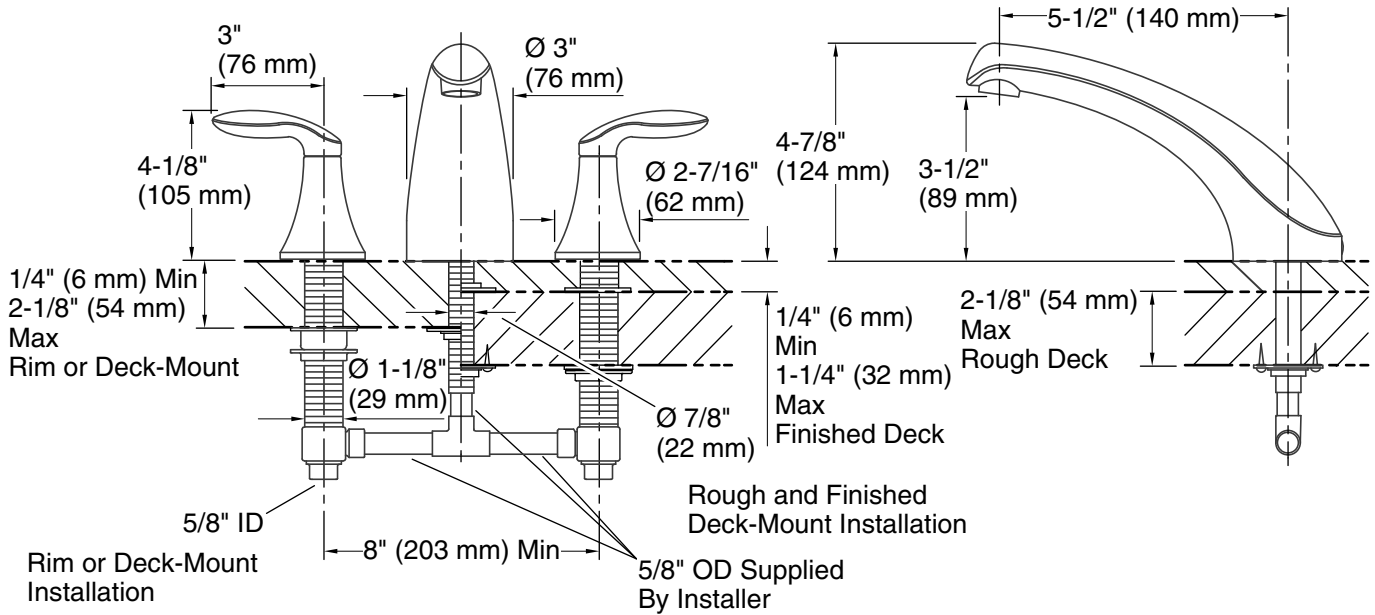

Technical Information

All product dimensions are nominal.

Notes

Install this product according to the installation instructions.

ADA, OBC, CSA B651 compliant when installed to the specific requirements of these regulations.